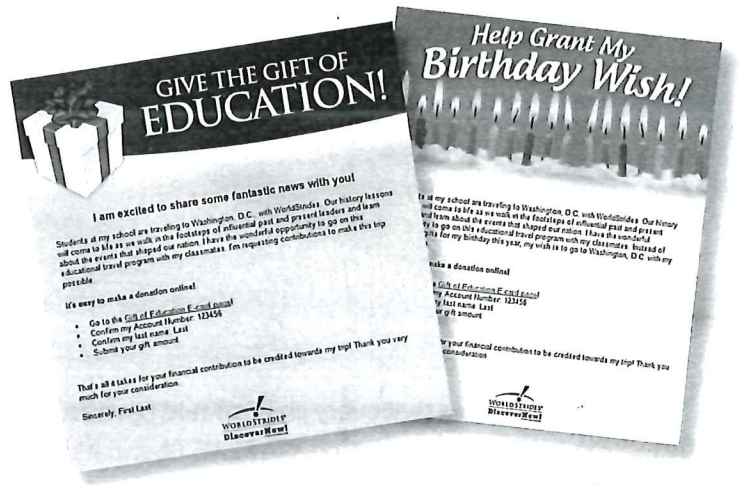

Funding Your Program Effortlessly

You don't need to spend valuable time coordinating complicated fundraisers! WorldStrides offers travelers a number of fundraising ideas and financial assistance that are effortless for teachers. Your students have several opportunities to fundraise independently and generate contributions for your WorldStrides DiscoverNow! program.

The Gift of Education

The Gift of Education is a successful, easy fundraising program that students can use to receive donations from family, friends, and local organizations to help fund their trip. WorldStrides travelers have received millions of dollars through our Gift of Education, and your students' individual trip accounts will be credited immediately with 100% of donations! Check out our most popular tools below.

E-Cards

Within seconds, students can customize our Gift of Education e-cards and send them to friends and family to request contributions for their trip. These e-cards are available in several fun designs for all of our destinations, and e-card recipients can quickly and easily make an online contribution directly to a student's account!